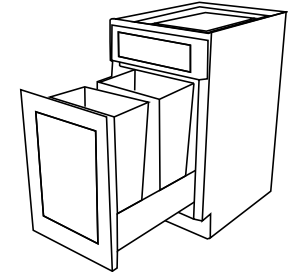

* SG--Sharp Grey, G--White.

Reversible for Left & Right Applications.
For 45" Spaces.
Door/Drawer Front Width 17-1/2".

BASE CABINET

SPICE RACK

Model	Description	W*H*D
BSR09-SG/G/NB/BK	BASE 9 CABINET W/PULL OUT SPICE RACK SHAKER	9**34-1/2**24"

* SG--Sharp Grey, G--White, NB--Navy Blue, BK--Charcoal Black.

BASE WASTE CABINET

TRASH PULL OUT

Model	Description	W*H*D
BWB18-SG/G/NB/BK	BASE WASTE BASKET 18" SHAKER	18**34-1/2**24"

* SG--Sharp Grey, G--White, NB--Navy Blue, BK--Charcoal Black.