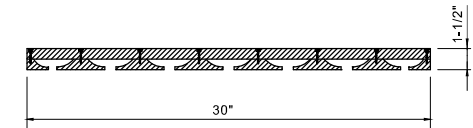

WALL CABINET

STEMWARE/GLASS HOLDER

Model	Description	W*D
W3012GH-SG/G	GLASS / STEM HOLDER	30**12"

* SG--Shaker Grey, G--White.

WALL CABINET

GLASS DOOR

Model	Description	W*H*D
W1530GD-SG/G	WALL CABINET WITH GLASS DOOR 30" SHAKER	15**30**12"
W1536GD-SG/G	WALL CABINET WITH GLASS DOOR 36" SHAKER	15**36**12"
W1542GD-SG/G	WALL CABINET WITH GLASS DOOR 42" SHAKER	15**42**12"
W1830GD-SG/G	WALL CABINET WITH GLASS DOOR 30" SHAKER	18**30**12"
W1836GD-SG/G	WALL CABINET WITH GLASS DOOR 36" SHAKER	18**36**12"
W1842GD-SG/G	WALL CABINET WITH GLASS DOOR 42" SHAKER	18**42**12"
W3030GD-SG/G	WALL CABINET WITH GLASS DOOR 30" SHAKER	30**30**12"
W3036GD-SG/G	WALL CABINET WITH GLASS DOOR 36" SHAKER	30**36**12"
W3042GD-SG/G	WALL CABINET WITH GLASS DOOR 42" SHAKER	30**42**12"
W3630GD-SG/G	WALL CABINET WITH GLASS DOOR 30" SHAKER	36**30**12"
W3636GD-SG/G	WALL CABINET WITH GLASS DOOR 36" SHAKER	36**36**12"
W3642GD-SG/G	WALL CABINET WITH GLASS DOOR 42" SHAKER	36**42**12"

Includes painted cabinet interior & shelves.

* SG--Shaker Grey, G--White.