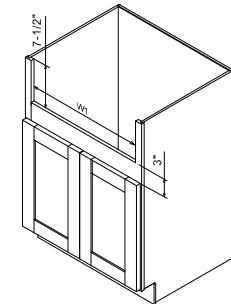

BASE CABINET

2 DOORS

Model	Description	W*H*D	W1
FSB33-SG/G/NB/BK	FARMERS SINK BASE CABINET 33"	33**34-1/2**24"	27"
FSB36-SG/G/NB/BK	FARMERS SINK BASE CABINET 36"	36**34-1/2**24"	30"

* SG--Sharp Grey, G--White, NB--Navy Blue, BK--Charcoal Black.