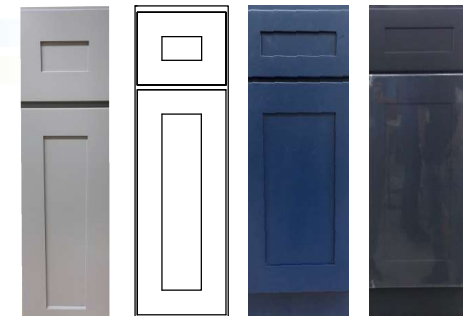

* SG--Sharp Grey, G--White, NB--Navy Blue, BK--Charcoal Black.

ACCESSORIES **DOOR/DRAWER FRONT SAMPLE**

Model	Description	W*H
DFS-SG/G/NB/BK	DOOR & DRAWER FRONT SAMPLE SHAKER	9**30"

* SG--Sharp Grey, G--White, NB--Navy Blue, BK--Charcoal Black.