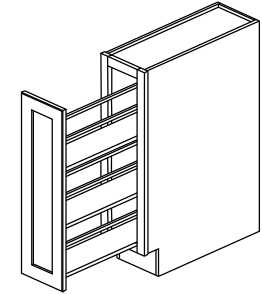

BASE CABINET

SPICE RACK

Model	Description	W*H*D
BSR09-SG/G/NB/BK	BASE 9 CABINET W/PULL OUT SPICE RACK SHAKER	9**34-1/2**24"

* SG--Sharp Grey, G--White, NB--Navy Blue, BK--Charcoal Black.