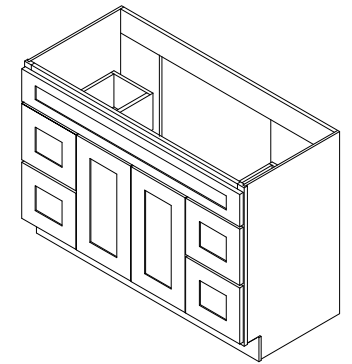

VSBD-48 / VSBD-60