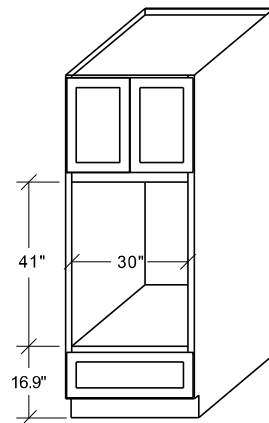

OVEN CABINET

DOUBLE OVEN

Model	Description	W*H*D
OC3384-SG/G	OVEN CABINET 33W 84H SHAKER	33**84**24"
OC3390-SG/G	OVEN CABINET 33W 90H SHAKER	33**90**24"
OC3396-SG/G	OVEN CABINET 33W 96H SHAKER	33**96**24"

* SG--Shaker Grey, G--White.