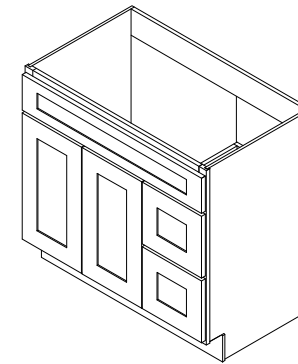

VSBD-36 / VSBD-42