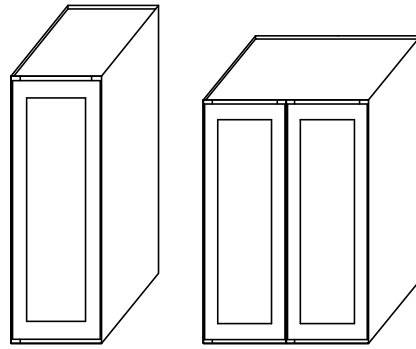

WALL CABINET

1 Door 30"36"42"

Model	Description	W*H*D
W0930-SG/G	WALL CABINET 9W 30H SHAKER	9**30**12"
W1230-SG/G	WALL CABINET 12W 30H SHAKER	12**30**12"
W1530-SG/G	WALL CABINET 15W 30H SHAKER	15**30**12"
W1830-SG/G	WALL CABINET 18W 30H SHAKER	18**30**12"
W2130-SG/G	WALL CABINET 21W 30H SHAKER	21**30**12"
W0936-SG/G	WALL CABINET 9W 36H SHAKER	9**36**12"
W1236-SG/G	WALL CABINET 12W 36H SHAKER	12**36**12"
W1536-SG/G	WALL CABINET 15W 36H SHAKER	15**36**12"
W1836-SG/G	WALL CABINET 18W 36H SHAKER	18**36**12"
W2136-SG/G	WALL CABINET 21W 36H SHAKER	21**36**12"
W0942-SG/G	WALL CABINET 9W 42H SHAKER	9**42**12"
W1242-SG/G	WALL CABINET 12W 42H SHAKER	12**42**12"
W1542-SG/G	WALL CABINET 15W 42H SHAKER	15**42**12"
W1842-SG/G	WALL CABINET 18W 42H SHAKER	18**42**12"
W2142-SG/G	WALL CABINET 21W 42H SHAKER	21**42**12"
W2418-G	WALL CABINET 24W 18H SHAKER	24**18**12"

W2418-G

* SG--Shaker Grey, G--White.

WALL CABINET

2 Doors 12"-24"

Model	Description	W*H*D
W3012-SG/G	WALL CABINET 30W 12H SHAKER	30**12**12"
W3015-SG/G	WALL CABINET 30W 15H SHAKER	30**15**12"
W3018-SG/G	WALL CABINET 30W 18H SHAKER	30**18**12"
W3021-SG/G	WALL CABINET 30W 21H SHAKER	30**21**12"
W3024-SG/G	WALL CABINET 30W 24H SHAKER	30**24**12"
W3315-SG/G	WALL CABINET 33W 15H SHAKER	33**15**12"
W3318-SG/G	WALL CABINET 33W 18H SHAKER	33**18**12"
W3321-SG/G	WALL CABINET 33W 21H SHAKER	33**21**12"
W3324-SG/G	WALL CABINET 33W 24H SHAKER	33**24**12"
W3612-SG/G	WALL CABINET 36W 12H SHAKER	36**12**12"
W3615-SG/G	WALL CABINET 36W 15H SHAKER	36**15**12"

W3618-SG/G	WALL CABINET 36W 18H SHAKER	36**18**12"
W3621-SG/G	WALL CABINET 36W 21H SHAKER	36**21**12"
W3624-SG/G	WALL CABINET 36W 24H SHAKER	36**24**12"
W3612-24-SG/G	WALL CABINET 36W 12H 24DEEP SHAKER	36**12**24"
W3615-24-SG/G	WALL CABINET 36W 15H 24DEEP SHAKER	36**15**24"
W3618-24-SG/G	WALL CABINET 36W 18H 24 DEEP SHAKER	36**18**24"
W3621-24-SG/G	WALL CABINET 36W 21H 24DEEP SHAKER	36**21**24"
W3624-24-SG/G	WALL CABINET 36W 24H 24DEEP SHAKER	36**24**24"

* SG--Shaker Grey, G--White.

WALL CABINET

2 Doors 30"36"42"

Model	Description	W*H*D
W2430-SG/G	WALL CABINET 24W 30H SHAKER	24**30**12"
W2730-SG/G	WALL CABINET 27W 30H SHAKER	27**30**12"
W3030-SG/G	WALL CABINET 30W 30H SHAKER	30**30**12"
W3330-SG/G	WALL CABINET 33W 30H SHAKER	33**30**12"
W3630-SG/G	WALL CABINET 36W 30H SHAKER	36**30**12"
W3930-SG/G	WALL CABINET 39W 30H SHAKER	39**30**12"
W4230-SG/G	WALL CABINET 42W 30H SHAKER	42**30**12"
W2436-SG/G	WALL CABINET 24W 36H SHAKER	24**36**12"
W2736-SG/G	WALL CABINET 27W 36H SHAKER	27**36**12"
W3036-SG/G	WALL CABINET 30W 36H SHAKER	30**36**12"
W3336-SG/G	WALL CABINET 33W 36H SHAKER	33**36**12"

W3636-SG/G	WALL CABINET 36W 36H SHAKER	36**36**12"
W3936-SG/G	WALL CABINET 39W 36H SHAKER	39**36**12"
W4236-SG/G	WALL CABINET 42W 36H SHAKER	42**36**12"
W2442-SG/G	WALL CABINET 24W 42H SHAKER	24**42**12"
W2742-SG/G	WALL CABINET 27W 42H SHAKER	27**42**12"
W3042-SG/G	WALL CABINET 30W 42H SHAKER	30**42**12"
W3342-SG/G	WALL CABINET 33W 42H SHAKER	33**42**12"
W3642-SG/G	WALL CABINET 36W 42H SHAKER	36**42**12"
W3942-SG/G	WALL CABINET 39W 42H SHAKER	39**42**12"
W4242-SG/G	WALL CABINET 42W 42H SHAKER	42**42**12"

* SG--Shaker Grey, G--White.