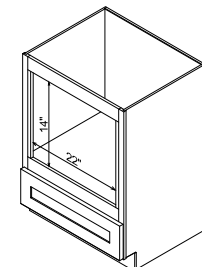

BASE CABINET

1 DRAWER

Model	Description	W*H*D
MB27-SG/G/NB/BK	MICROWAVE BASE CABINET 27"	27**34-1/2**24"
MB30-SG/G/NB/BK	MICROWAVE BASE CABINET 30"	30**34-1/2**24"

* SG--Sharp Grey, G--White, NB--Navy Blue, BK--Charcoal Black.