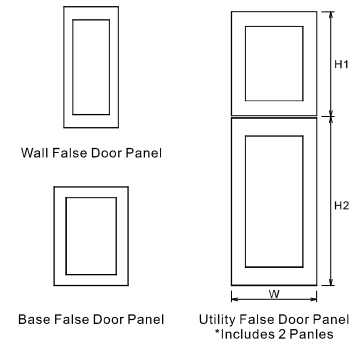

ACCESSORIES

FALSE DOOR PANELS

Model	Description	W*H
WFD30-SG/G	WALL FALSE DOOR PANEL 12"W X 30"H SHAKER	12**30"
WFD36-SG/G	WALL FALSE DOOR PANEL 12"W X 36"H SHAKER	12**36"
WFD42-SG/G	WALL FALSE DOOR PANEL 12"W X 42"H SHAKER	12**42"
BFD-SG/G/NB/BK	BASE FALSE DOOR PANEL 24"W X 30"H SHAKER	24**30"

* SG--Sharp Grey, G--White, NB--Navy Blue, BK--Charcoal Black.

Model	Description	W*H1	W*H2
UFD84-SG/G	UTILITY FALSE DOOR PANELS	22-1/2**29-3/16"	22-1/2**49"
UFD90-SG/G	UTILITY FALSE DOOR PANELS	22-1/2**35-1/8"	22-1/2**49"
UFD96-SG/G	UTILITY FALSE DOOR PANELS	22-1/2**41-3/16"	22-1/2**49"

* SG--Shaker Grey, G--White.