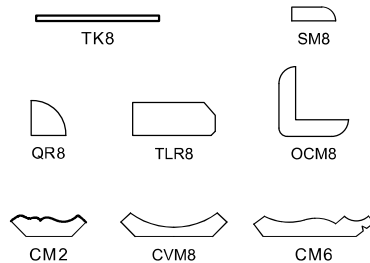

ACCESSORIES **MOLDINGS**

Model	Description	Dimensions
TK8-SG/G/NB/BK	1/4" PLYWOOD TOE KICK 8" SHAKER	4-1/2**1/4**96"
SM8-SG/G	3/4" SCRIBE MIDG 8" SHAKER	3/4**1/4**96"
QR8-SG/G	QUARTER ROUND MLDG 8" SHAKER	3/4**3/4**96"
TLR8-SG/G	1-3/4" LIGHT RAIL MIDG 8" SHAKER	1-3/4**3/4**96"
OSM8-SG/G	OUTSIDE CORNER MIDG 8" SHAKER	1**1**96"
CM2-G	2-1/2" CROWN MOLDING SHAKER	2-1/2**3/4**96"
CVM8-SG/G	3" COVE CROWN MLDG 8" SHAKER	3-5/8**7/8**96"
CM6-G	4-1/4" CROWN MOLDING SHAKER	4-1/4**3/4**96"

* SG--Sharp Grey, G--White, NB--Navy Blue, BK--Charcoal Black.